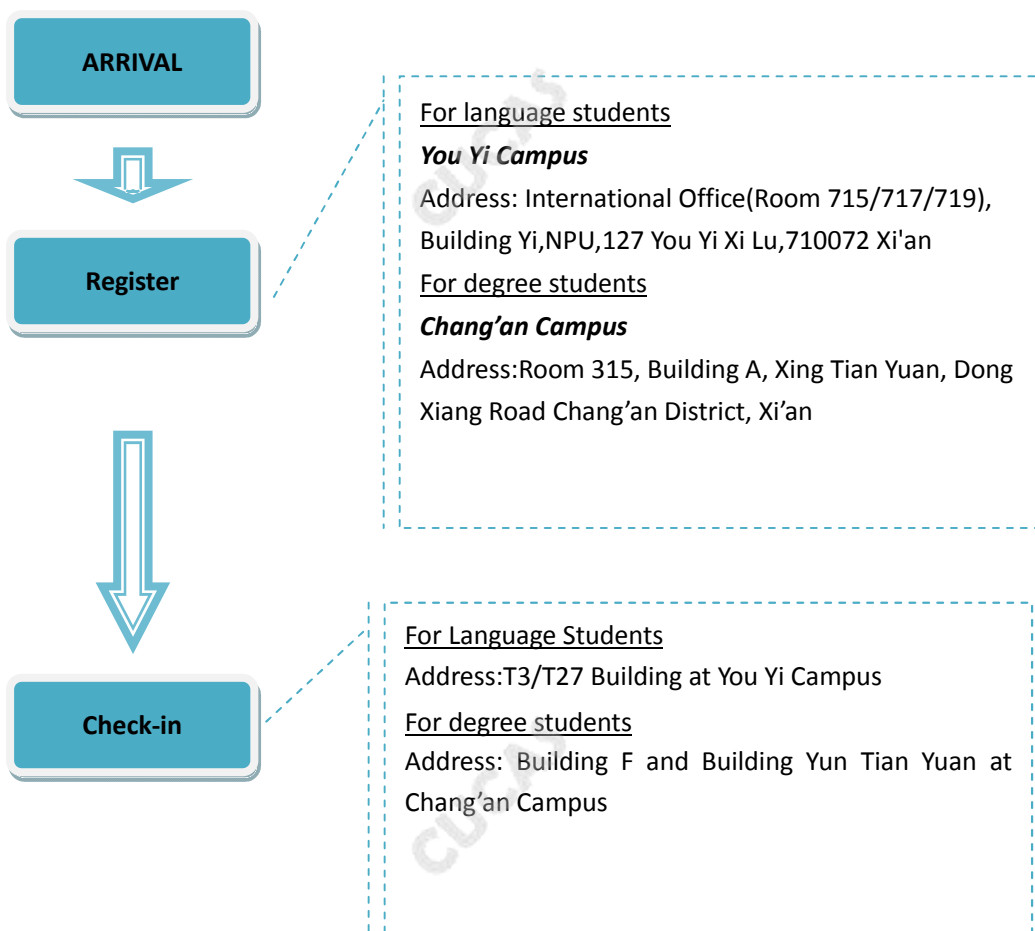

Northwestern Polytechnical University

■ CHECK IN INFORMATION

DATE/PERIOD: **Registration dates indicated on the admission notice**

Check in before the registration date/period? - **Not Allowed**

- 24 hrs on duty? - **Yes**

■ AFTER ARRIVAL

■ HOTELS AROUND THE CAMPUS

eLong.com – the biggest online hotel booking website in China

[Choose hotels](#)

-English service is available.

■ OTHER REMINDERS

Temporary Residence

Students live off campus must get a Registration Form of Temporary Residence within 24 hours at the local police station, but if you settle down in a hotel, you don't have to do so.