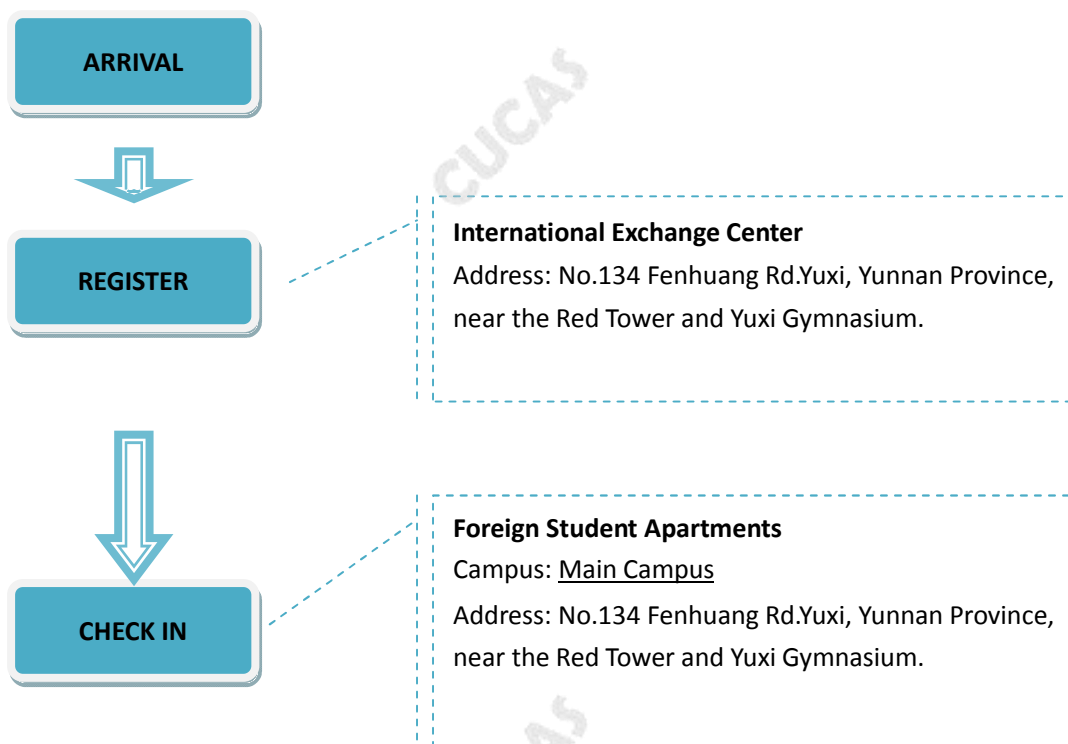

Yuxi Normal University

■ CHECK IN INFORMATION

DATE/PERIOD: **Registration dates indicated on the admission notice**

Check in before the registration date/period? - **Allowed**

- 24 hrs on duty? - **Yes (Except the suit room)**

■ AFTER ARRIVAL

■ HOTELS AROUND THE CAMPUS

eLong.com—the biggest online hotel booking website in China

English service is available.

■ OTHER REMINDERS

Temporary Residence

Students live off campus must get a Registration Form of Temporary Residence within 24 hours at the local police station, but if you settle down in a hotel, you don't have to do so.